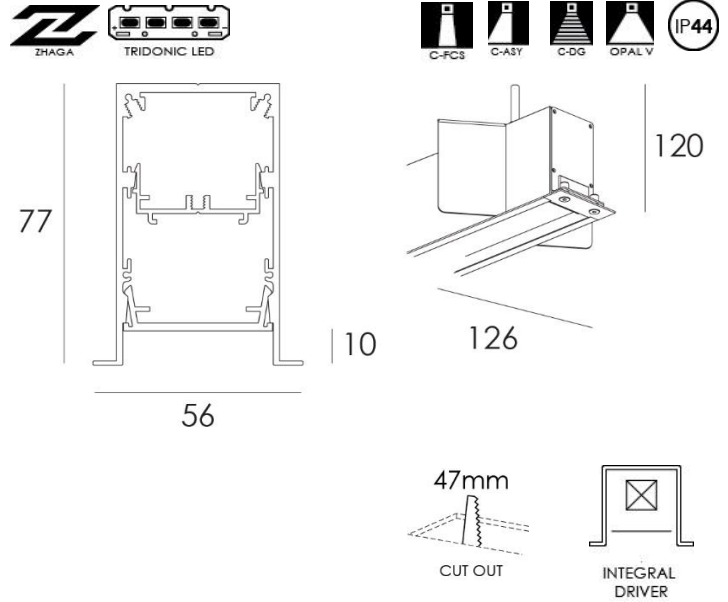

SLIM TRIM REC-LENS IP44 REC

RECESSED PROFILE

DARKON

THE EDGE OF LIGHT

DESIGN FEATURES

- Dot free homogeneous illumination.
- Screwless end caps.
- Multiple fixed output options.
- Multiple snap fit lens options.
- Zhaga compliant.
- Up to 85 exit lumens per system watt.
- 80+ or 90+ colour rendering.
- High colour tolerance - MacAdam 3.
- L80 / F10 = 72,000 hours @ 450mA / 75°C TA
- Complies with AS/NZS 60598.2.1

INSTALLATION FEATURES

- Detailed shop drawings.
- Australian made.
- Supplied 100% pre-built.
- Snap fit gear tray with integrated driver.
- 5 year warranty.
- 10 year extended warranty optional.
- Project specific labelling referencing type numbers.
- Fixed lengths only. No miter joints.

LUMEN PERFORMANCE

TRIDONIC FIXED WHITE / EXIT LUMENS

HE	350mA	1273 lm p/mtr	16 W p/mtr
HE	400mA	1459 lm p/mtr	18 W p/mtr
HE	450mA	1624 lm p/mtr	21 W p/mtr
HE	500mA	1779 lm p/mtr	23 W p/mtr
HO	350mA	2539 lm p/mtr	30 W p/mtr
HO	400mA	2901 lm p/mtr	35 W p/mtr
HO	450mA	3204 lm p/mtr	39 W p/mtr
HO	500mA	3489 lm p/mtr	43 W p/mtr

Tested with white finish @ 4000K with opal v lens.

CONFIGURATOR

FINISH: Black / White / Silver

LENS: Opal V / Deglaring / Asymmetric / Narrow

LED: HE / HO / Tunable white (2700K-6500K)

CURRENT DOWN: 350 / 400 / 450 / 500mA

TEMP: 2700K / 3000K / 4000K

DIMMING: Non Dim / Dali Dim / Switch Dim / Dsi Dim

PROJECT:

TYPE NO:

QTY:

REV: 9/04/2020

DARKON.COM.AU