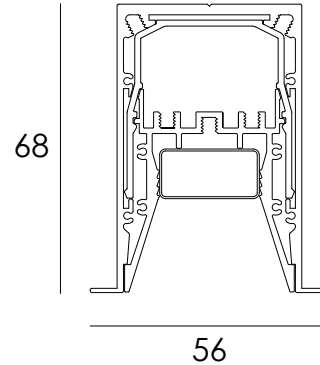

SLIM TRIM IP67 REC

RECESSED PROFILES

SR DARKON
THE EDGE OF LIGHT

CUT OUT

LENGTH LESS 14mm x 47mm W

DESIGN FEATURES

- Dot free homogeneous illumination
- Screwless end caps
- 80+ colour rendering
- High colour tolerance Macadam 3
- Silicone based encapsulation
- UV resistant material
- High level of ingress protection
- Complies with AS/NZS 60598.2.1
- L70 / B50 > 50,000 hours