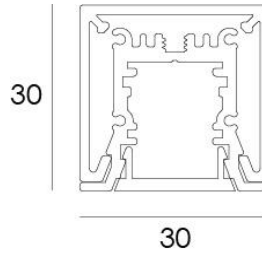

GRAZER SUS

SUSPENDED PROFILE

DARKON

THE EDGE OF LIGHT

DESIGN FEATURES

- Dot free homogeneous illumination.
- Screwless end caps.
- Multiple fixed output options.
- Up to 88 exit lumens per system watt.
- 80+ or 90+ colour rendering.
- High colour tolerance - MacAdam 3.
- Complies with AS/NZS 60598.2.1