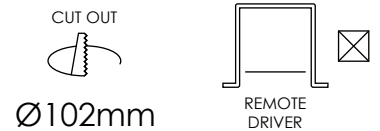

## DESIGN FEATURES

- Extra recessed lamp for low glare applications
- Minimal trim for a 'trim-less' appearance
- COB LED achieves a single light source appearance
- 20° gimbal inclination
- 360° gimbal rotation
- Up to 88 exit lumens per system watt
- 80+ colour rendering
- Small colour tolerance MacAdam 3
- Complies with AS/NZS 60598.2.1
- L80 / B10 = 55,000 hours @ 250mA / 65°C TP
- L80 / B10 = 55,000 hours @ 350mA / 65°C TP