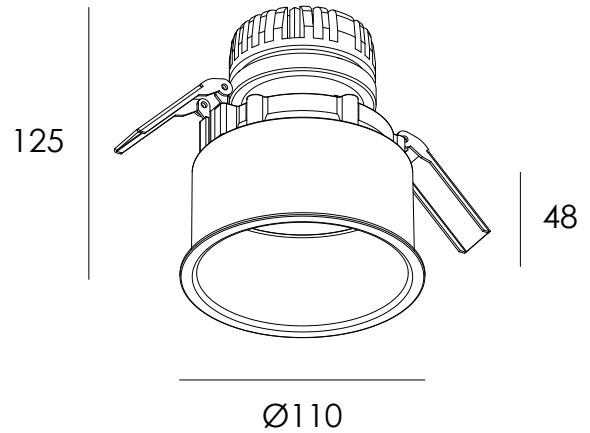

## DESIGN FEATURES

- Extra recessed lamp for low glare applications
- Minimal trim for a 'trim-less' appearance
- COB LED achieves a single light source appearance
- 20° gimbal inclination
- 360° gimbal rotation
- Up to 88 exit lumens per system watt
- 80+ colour rendering
- Small colour tolerance MacAdam 3
- Complies with AS/NZS 60598.2.1
- L80 / B10 = 55,000 hours @ 250mA / 65°C TP
- L80 / B10 = 55,000 hours @ 350mA / 65°C TP

### TRIDONIC SLE 09MM G7 ADV LED

250mA 10.4 W 910 lm  
350mA 14.2 W 1212 lm

SYSTEM WATTAGE / EXIT LUMENS @ 50° / 4000K