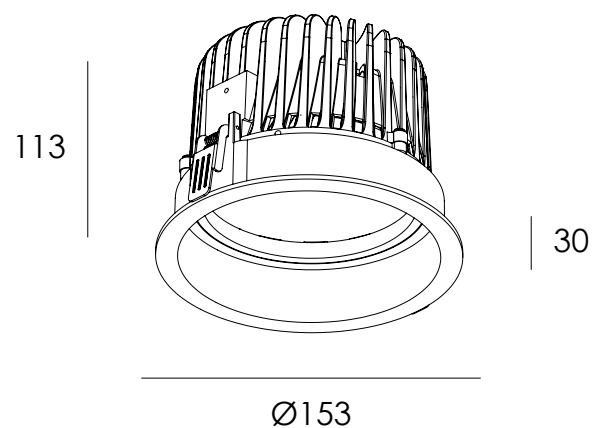

DEEP C 160 LED

RECESSED LUMINAIRES

DARKON™

THE EDGE OF LIGHT

IP22 LED  

Deep C 160 LED is a recessed luminaire with recessed matte opal lens for diffused light distribution and reduced glare. It utilises LED technology for efficient high output illumination. Note that the driver is located remotely.

CUT OUT

Ø140mm

SPECIFICATIONS

COLOUR
WHITE / BLACK
LAMP
BRIDGELUX LED ENGINE
OUTPUT
25.3W / 700mA / 1,508lm
NOTE: SYSTEM WATTAGE / EXIT LUMENS @ 4K
COLOUR TEMP
3000K / 4000K
DIMMING
DALI / DSI / SWITCH DIM
REQUIRED
REMOTE DRIVER
MOUNTING OPTIONS
REC

CODE NAME

NAME: DEEP C 160 LED
COLOUR: WHT BLK
WATTAGE: 25.3W
COLOUR TEMP: 3K 4K
DIMMING: NON DIM DALI DIM
FLEX: NO PLUG FLEX & PLUG

EXAMPLE CODE NAME
DEEP C 160 LED / WHT / 25.3W / 3K / DALI DIM / FLEX & PLUG