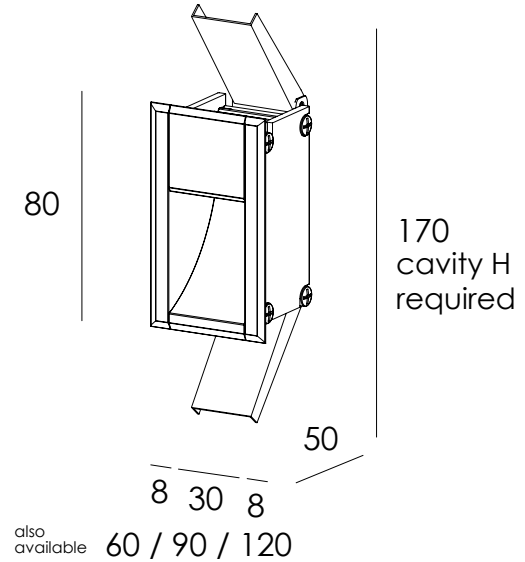

WYN STEP LED

RECESSED LUMINAIRES

DARKON

THE EDGE OF LIGHT

IP22 LED  

WYN Step LED is a recessed indirect luminaire with asymmetrical light distribution making it ideal for step or corridor lighting. Note that the driver is required to be remotely located.

SPECIFICATIONS

COLOUR
 WHITE / BLACK / SILVER / CUSTOM
 LAMP
 DAR3030 24V LED
 OUTPUT
 30: HE 1.1W / 55lm
 60: HE 2.2W / 132lm
 90: HE 3.4W / 206lm
 120: HE 4.4W / 278lm
 NOTE: SYSTEM WATTAGE / EXIT LUMENS @ 4K
 COLOUR TEMP
 2700K / 3000K / 4000K
 DIMMING
 DALI / DSI / SWITCH DIM
 REQUIRED
 REMOTE DRIVER
 MOUNTING OPTIONS
 REC / SM

CODE NAME

NAME: WYN STEP LED
 SIZE: 30 60 90 120
 MOUNTING: REC
 COLOUR: WHT BLK SLV CUST
 COLOUR CUST:
 OUT PUT: HE
 COLOUR TEMP: 2.7K 3K 4K
 DIMMING: NON DIM DIM
 FLEX: FLEX NO FLEX

EXAMPLE CODE NAME
 WYN STEP LED / 30 / REC / SLV / HE / 3K / DIM / NO FLEX