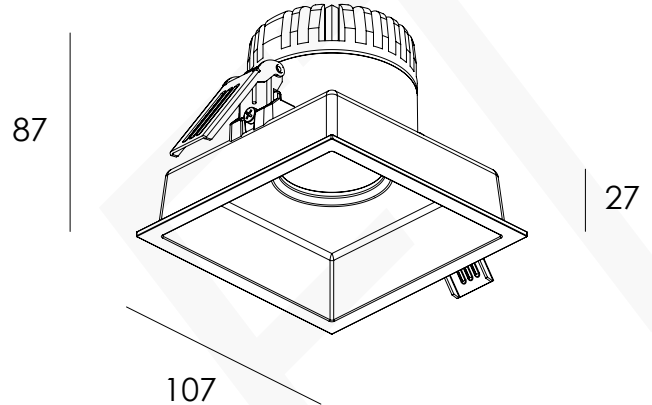

DEEP DOWN SQUARE

RECESSED LUMINAIRES

DARKON

THE EDGE OF LIGHT

IP22 LED

Deep Down Square has a recessed lamp for low glare applications and minimal trim for a trim-less appearance. Array chip LED technology achieves a single light source appearance.

CUT OUT

102mm x 102mm

SPECIFICATIONS

COLOUR

WHITE / BLACK

LAMP

TRIDONIC SLE G6 10MM LED ENGINE

OUTPUT