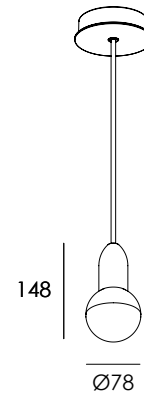

# CHROME DOME

PENDANT

ART IMITATING LIGHT  
DEAN PHILLIPS