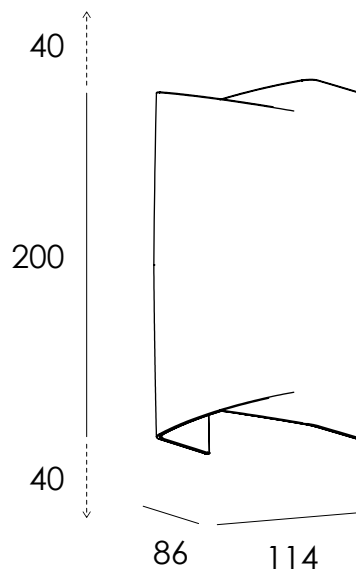

BLOUSE

SURFACE MOUNTED LUMINAIRES

DARKON

THE EDGE OF LIGHT

IP54 LED

Blouse is a completely surface mounted wall light with an adjustable cover. The cover can be left central or moved up or down to direct more illumination from either end. A high IP rating makes it suitable for a wide range of applications.

SPECIFICATIONS

COLOUR
WHITE / BLACK
LAMP
CREE XLAMP 36V LED
OUTPUT
HE 15.8W / 350mA / 215lm
NOTE: SYSTEM WATTAGE / EXIT LUMENS @ 3K
COLOUR TEMP
3000K / 4000K
DIMMING
DALI DIM
ADJUSTABILITY
40mm UPWARD / 40mm DOWNWARD
MOUNTING OPTIONS
SM

CODE NAME

NAME: BLOUSE
COLOUR: WHT BLK
WATTAGE: 15.8W
COLOUR TEMP: 3K 4K
DIMMING: PHASE DIM DALI DIM*

**DALI dim requires remote driver*

EXAMPLE CODE NAME
BLOUSE / WHT / 15.8W / 3K / DALI DIM

PROJECT:

LUMINAIRE REF: